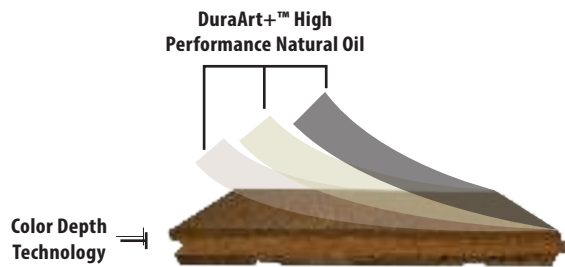

-1MM HARDWOOD STABILIZATION LAYER

-5MM SAWNPly+™ BALANCED LAYER

INDOOR AIR QUALITY: FLOORSCORE-CERTIFIED FOR SUPERIOR INDOOR AIR QUALITY

ECOSMART: PEFC CERTIFIED MANUFACTURER

FINISH WARRANTY: LIFETIME RESIDENTIAL & 3 YEAR COMMERCIAL (SEE WARRANTY FOR DETAILS)

STRUCTURE WARRANTY: LIFETIME (SEE WARRANTY FOR DETAILS)

INSTALLATION: NAIL, STAPLE, GLUE DOWN, AND FLOAT (SEE INSTALLATION GUIDE)

RADIANT HEAT: YES

NOTE: EXPECT TO SEE VARIATIONS IN COLOR, GRAIN, CHARACTER (INCLUDING KNOTS), & BLACK FILL FROM PLANK TO PLANK AND SAMPLE TO SAMPLE.

DuraArt+™ High Performance Natural Oil

DuraArt+™ Zero VOC High Performance Natural Oil is well suited for residential and commercial spaces. **DuraArt+™ High Performance Natural Oil finish allows you to simply repair surface scratches and refresh high-traffic areas without the need to disturb your entire space.** Other typical urethane finishes require complete sanding and refinishing of the entire floor to repair damage. DuraArt+™ only requires simple maintenance that cleans and revitalizes your finish in one step, saving you money and time.

Color Depth Technology

- Color permeates through Sawnply wear layer stopping surface scratches from exposing light wood underneath the finish.
- Offers increased hardness and stability.

The SHF800 Series Features