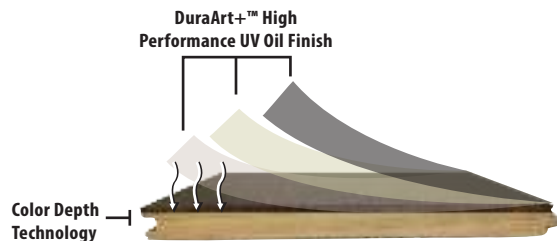

**STRUCTURE WARRANTY:** LIFETIME (SEE WARRANTY FOR DETAILS)

**INSTALLATION:** NAIL, STAPLE, GLUE DOWN, AND FLOAT (SEE INSTALLATION GUIDE)

**RADIANT HEAT:** YES

**NOTE:** EXPECT TO SEE VARIATIONS IN COLOR, GRAIN, CHARACTER (INCLUDING KNOTS), & BLACK FILL FROM PLANK TO PLANK AND SAMPLE TO SAMPLE.

### DuraArt+™ High Performance UV Oil Finish

DuraArt+™ Zero VOC High Performance UV cured oil is well suited for residential and commercial spaces. **DuraArt+™ High Performance UV cured oil finish allows you to simply repair surface scratches and refresh high-traffic areas without the need to disturb your entire space.** Other typical urethane finishes require complete sanding and refinishing of the entire floor to repair damage. DuraArt+™ only requires simple maintenance that cleans and revitalizes your finish in one step, saving you money and time.

### Color Depth Technology

- Color permeates through Sawnply wear layer stopping surface scratches from exposing light wood underneath the finish.
- Offers increased hardness and stability.